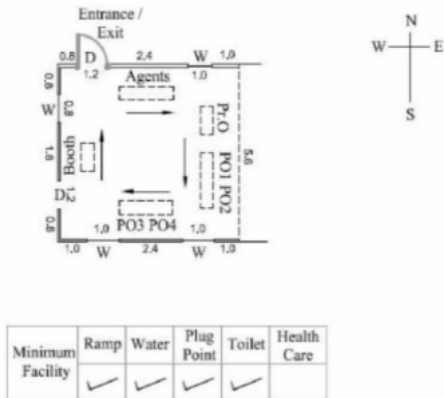

Nazri Naksha

Google Map View

Cad View