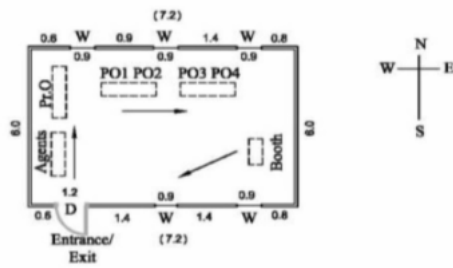

Nazri Naksha

Google Map View

Cad View

Minimum Facility	Ramp	Water	Plug Point	Toilet	Health Care
	✓	✓	✓	✓