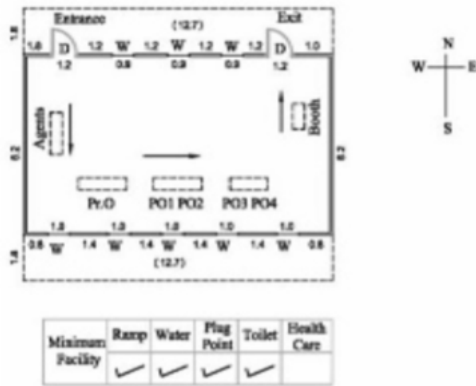

Nazri Naksha

Google Map View

Cad View