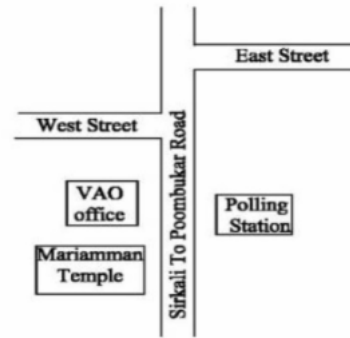

Cad View

Key MAP View

Minimum Facility	Ramp	Water	Plug Point	Toilet	Health Care
	✓	✓	✓	✓