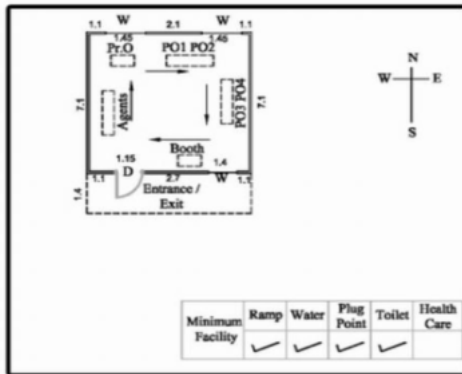

Nazri Naksha

Google Map View

Polling Station Building Front View

Polling Station Front View

Cad View

Key MAP View