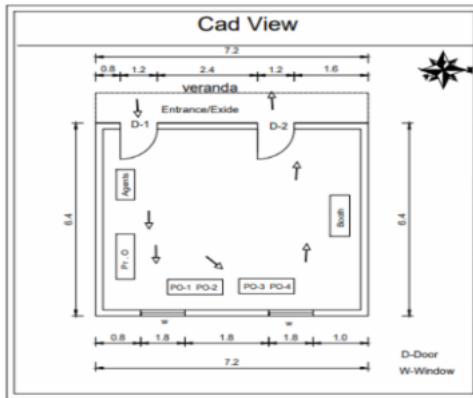

Nazri Naksha

Google Map View

Cad View