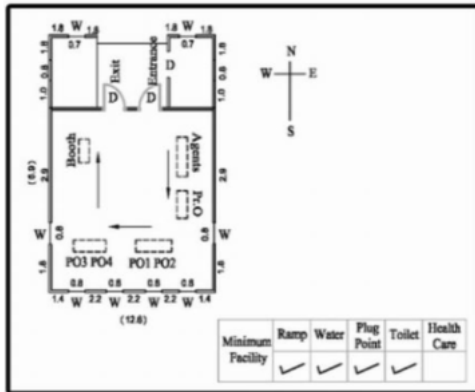

Nazri Naksha

Google Map View

Polling Station Building Front View

Polling Station Front View

Cad View

Key MAP View