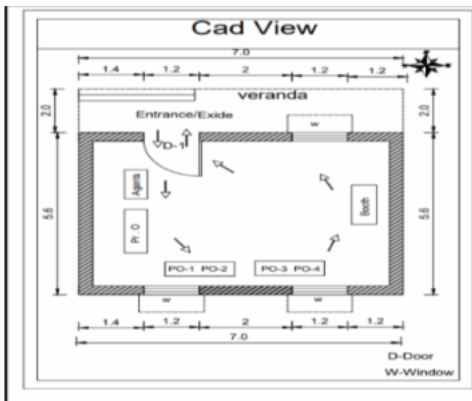

Nazri Naksha

Google Map View

Polling Station Building Front View

Polling Station Front View

Cad View

Key MAP View