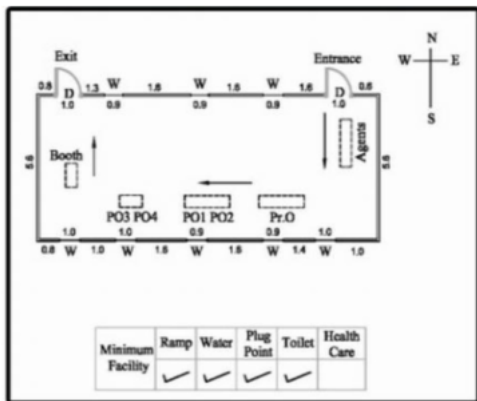

Nazri Naksha

Google Map View

Polling Station Building Front View

Polling Station Front View

Cad View

Key MAP View