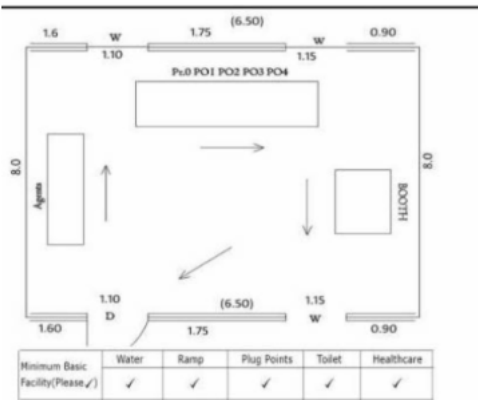

Nazri Naksha

Google Map View

Polling Station Building Front View

Polling Station Front View

Cad View

Key MAP View