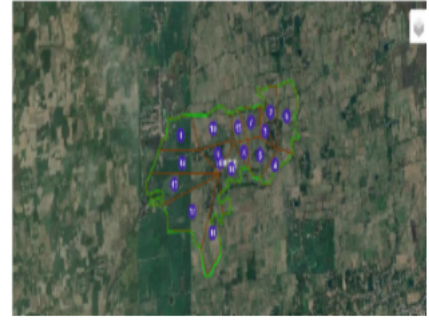

Polling Station Front View

Nazri Naksha

Google Map View