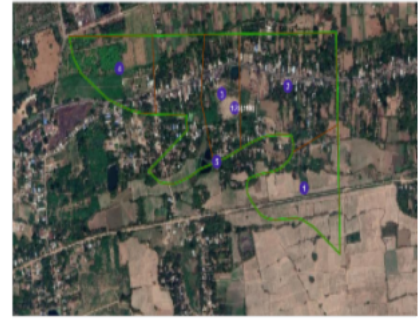

Nazri Naksha

Google Map View