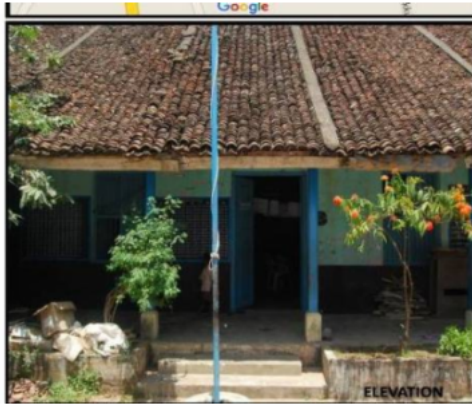

Polling Station Building Front View

Polling Station Front View