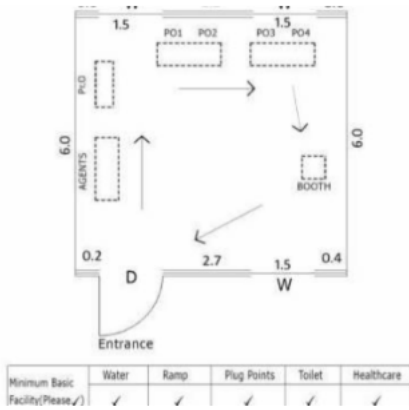

Nazri Naksha

Google Map View

Polling Station Building Front View

Polling Station Front View

Cad View

Key MAP View