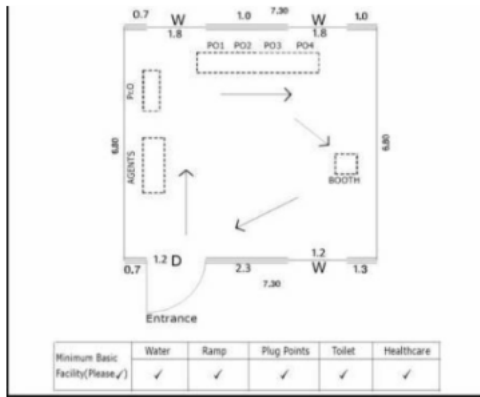

Nazri Naksha

Google Map View

Polling Station Building Front View

Polling Station Front View

Cad View

Key MAP View