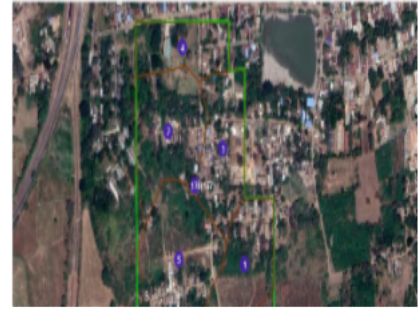

Nazri Naksha

Google Map View