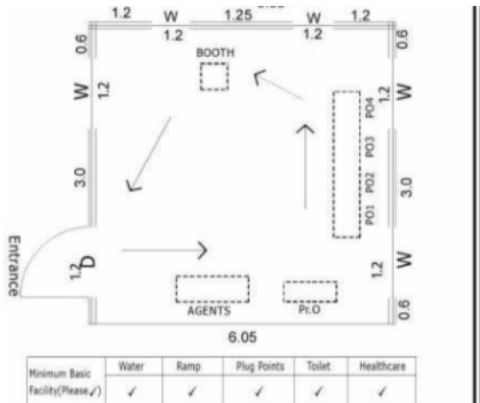

Nazri Naksha

Google Map View

Polling Station Building Front View

Polling Station Front View

Cad View

Key MAP View