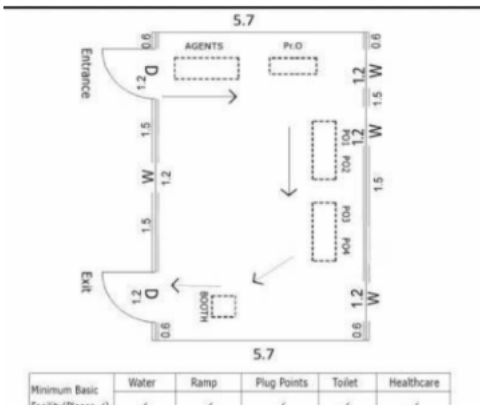

Nazri Naksha

Google Map View

Polling Station Building Front View

Polling Station Front View

Cad View

Key MAP View