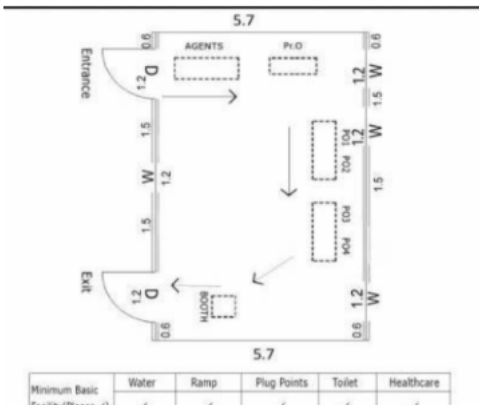

Nazri Naksha

Google Map View

Polling Station Building Front View

Polling Station Front View

Cad View

Key MAP View