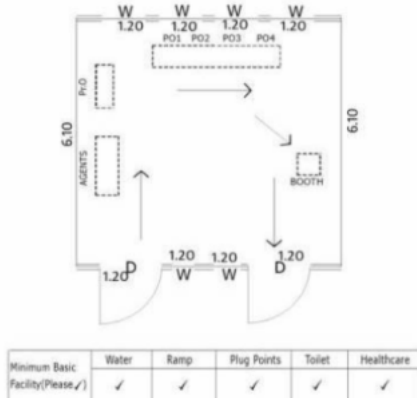

Nazri Naksha

Google Map View

Polling Station Building Front View

Polling Station Front View

Cad View

Key MAP View