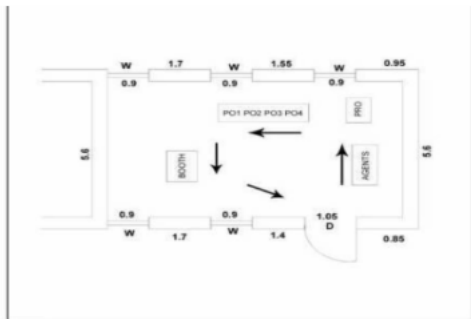

Nazri Naksha

Google Map View

Polling Station Building Front View

Polling Station Front View

Cad View

Minimum Basic Facility (Please ✓)	Water	Ramp	Plug Points	Toilet	Health Care
	✓	✓	✓	✓	✓

Key MAP View