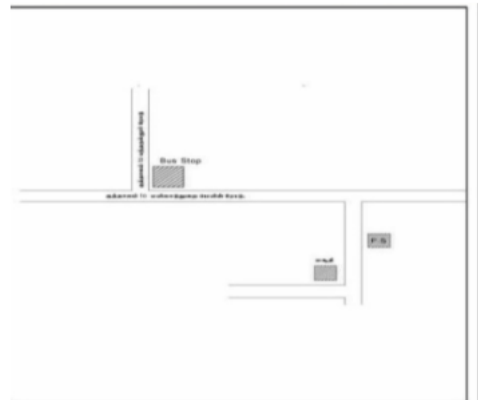

Cad View

Key MAP View

Minimum Basic Facility (Please ✓)	Water	Ramp	Plug Points	Toilet	Health Care
	✓	✓	✓	✓	✓