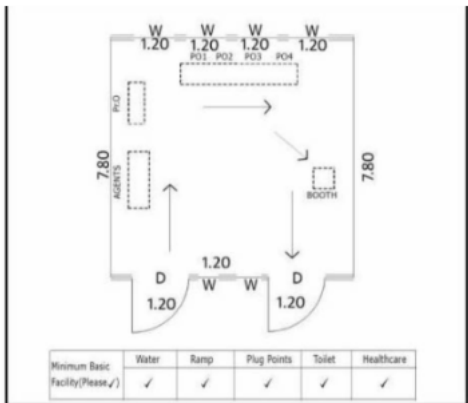

Nazri Naksha

Google Map View

Polling Station Building Front View

Polling Station Front View

Cad View

Key MAP View