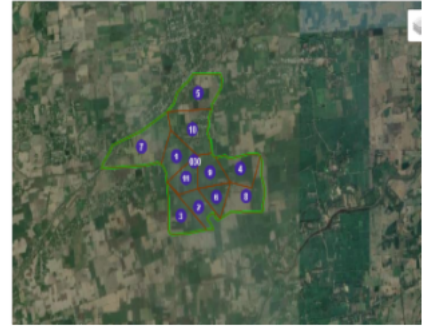

Nazri Naksha

Google Map View