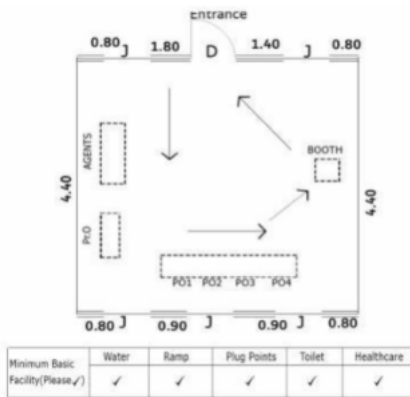

Nazri Naksha

Google Map View

Polling Station Building Front View

Polling Station Front View

Cad View

Key MAP View