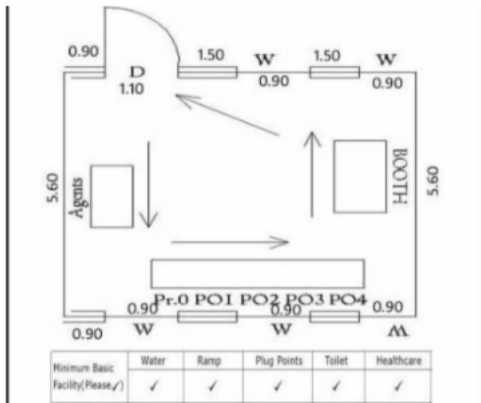

Nazri Naksha

Google Map View

Polling Station Building Front View

Polling Station Front View

Cad View

Key MAP View