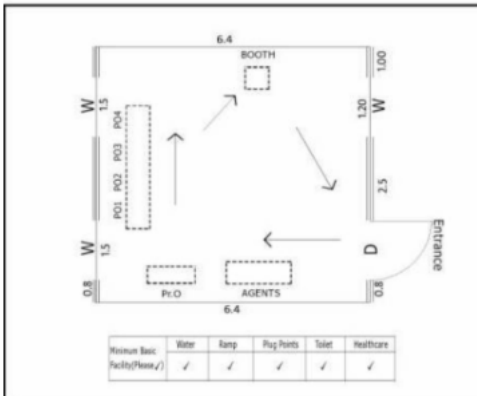

Nazri Naksha

Google Map View

Polling Station Building Front View

Polling Station Front View

Cad View

Key MAP View