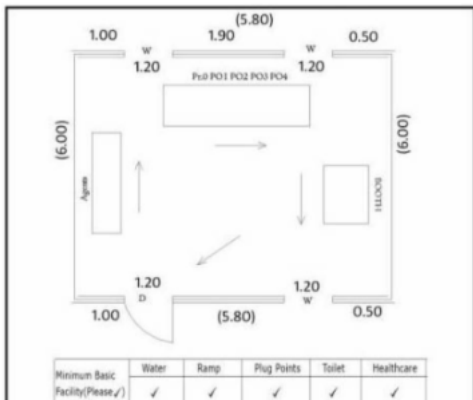

Nazri Naksha

Google Map View

Polling Station Building Front View

Polling Station Front View

Cad View

Key MAP View