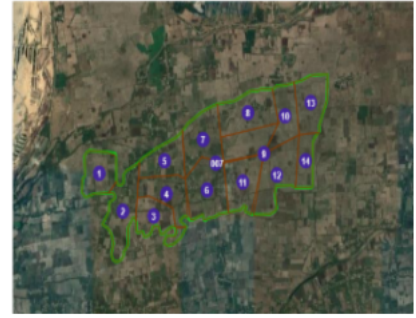

Nazri Naksha

Google Map View