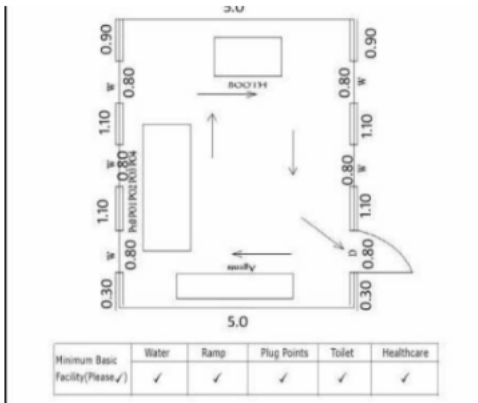

Nazri Naksha

Google Map View

Polling Station Building Front View

Polling Station Front View

Cad View

Key MAP View