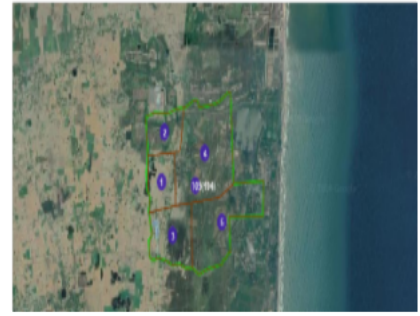

Nazri Naksha

Google Map View