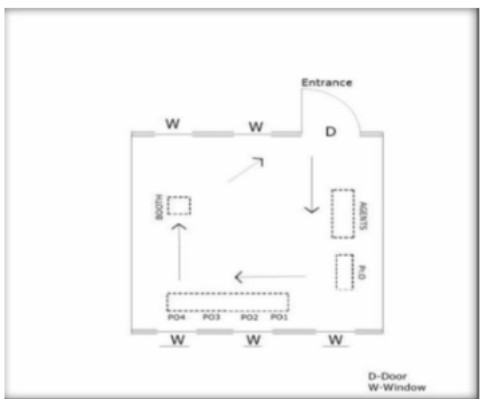

Nazri Naksha

Google Map View

Polling Station Building Front View

Polling Station Front View

Cad View

Key MAP View