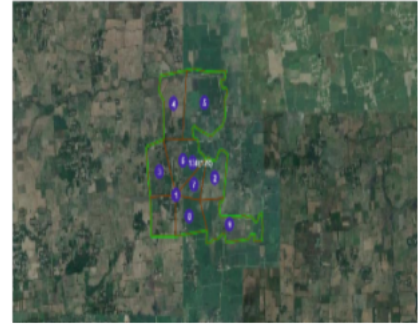

Nazri Naksha

Google Map View