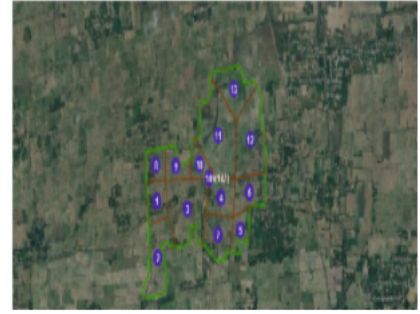

Nazri Naksha

Google Map View