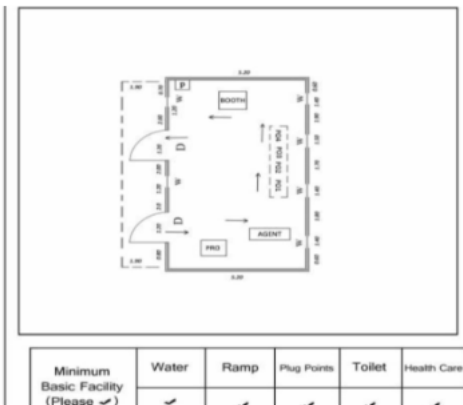

Nazri Naksha

Google Map View

Polling Station Building Front View

Polling Station Front View

Cad View

Key MAP View