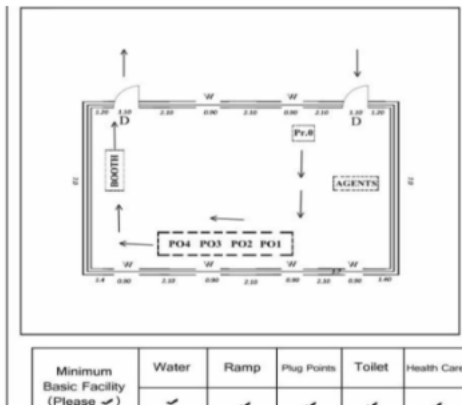

Nazri Naksha

Google Map View

Polling Station Building Front View

Polling Station Front View

Cad View

Key MAP View