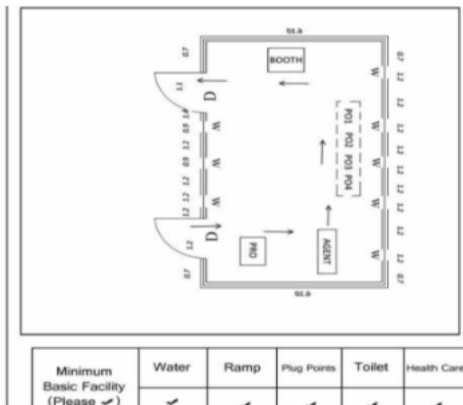

Nazri Naksha

Google Map View

Polling Station Building Front View

Polling Station Front View

Cad View

Key MAP View