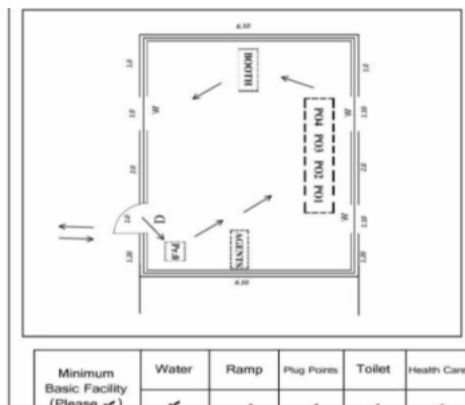

Nazri Naksha

Google Map View

Polling Station Building Front View

Polling Station Front View

Cad View

Key MAP View