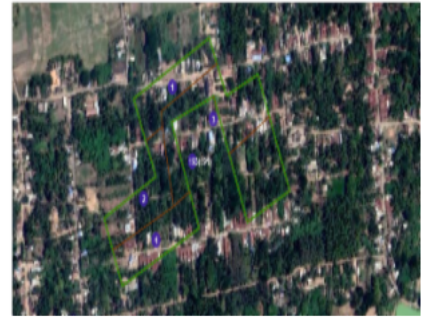

Nazri Naksha

Google Map View