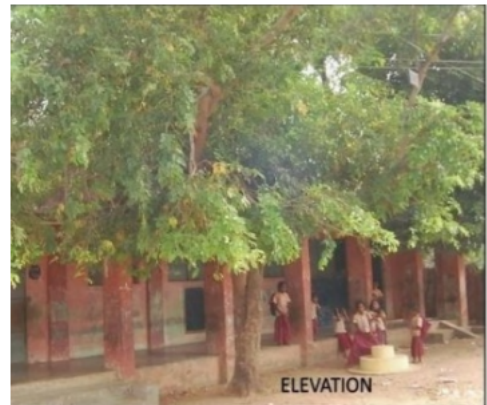

Polling Station Building Front View

Polling Station Front View