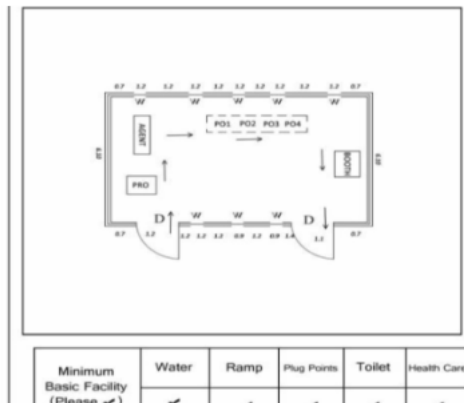

Nazri Naksha

Google Map View

Polling Station Building Front View

Polling Station Front View

Cad View

Key MAP View