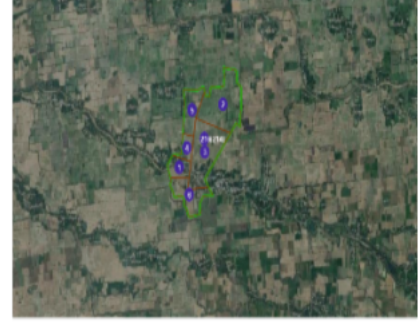

Nazri Naksha

Google Map View