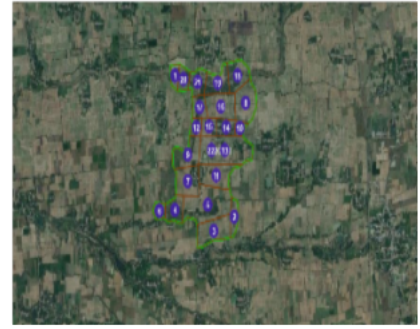

Nazri Naksha

Google Map View