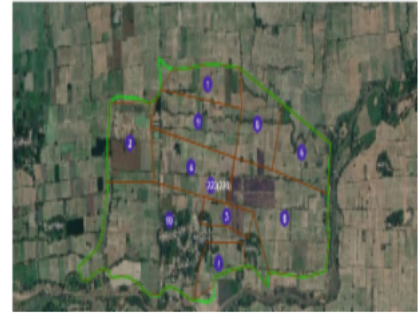

Nazri Naksha

Google Map View