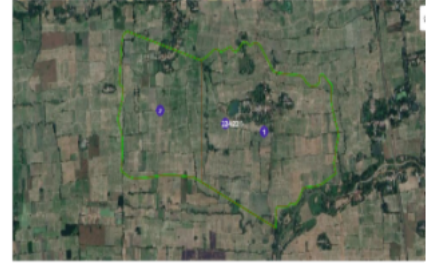

Nazri Naksha

Google Map View