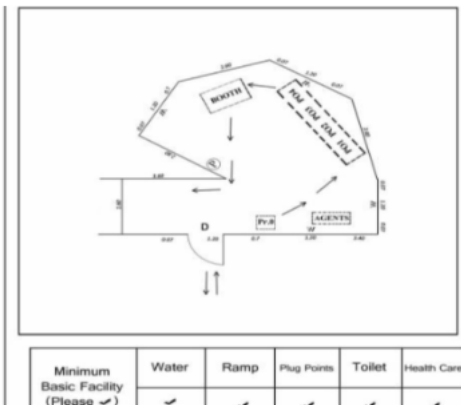

Nazri Naksha

Google Map View

Polling Station Building Front View

Polling Station Front View

Cad View

Key MAP View