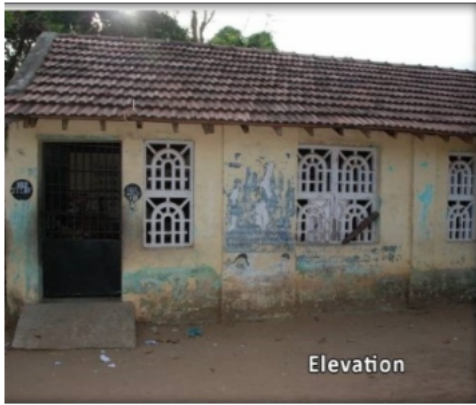

Polling Station Building Front View

Elevation