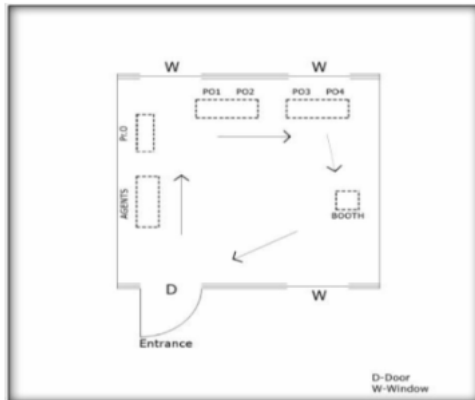

Nazri Naksha

Google Map View

Polling Station Building Front View

Polling Station Front View

Cad View

Key MAP View