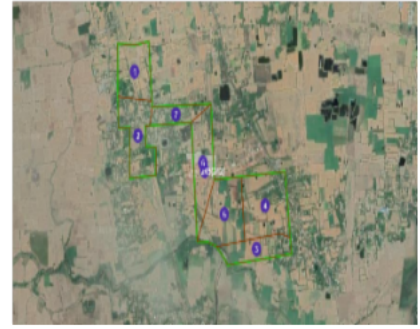

Nazri Naksha

Google Map View