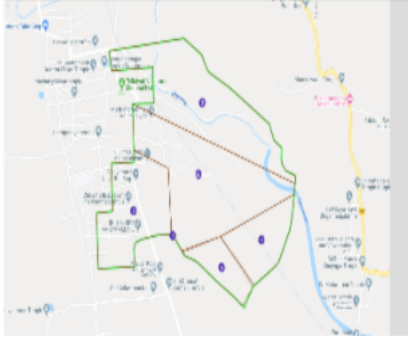

Nazri Naksha

Google Map View